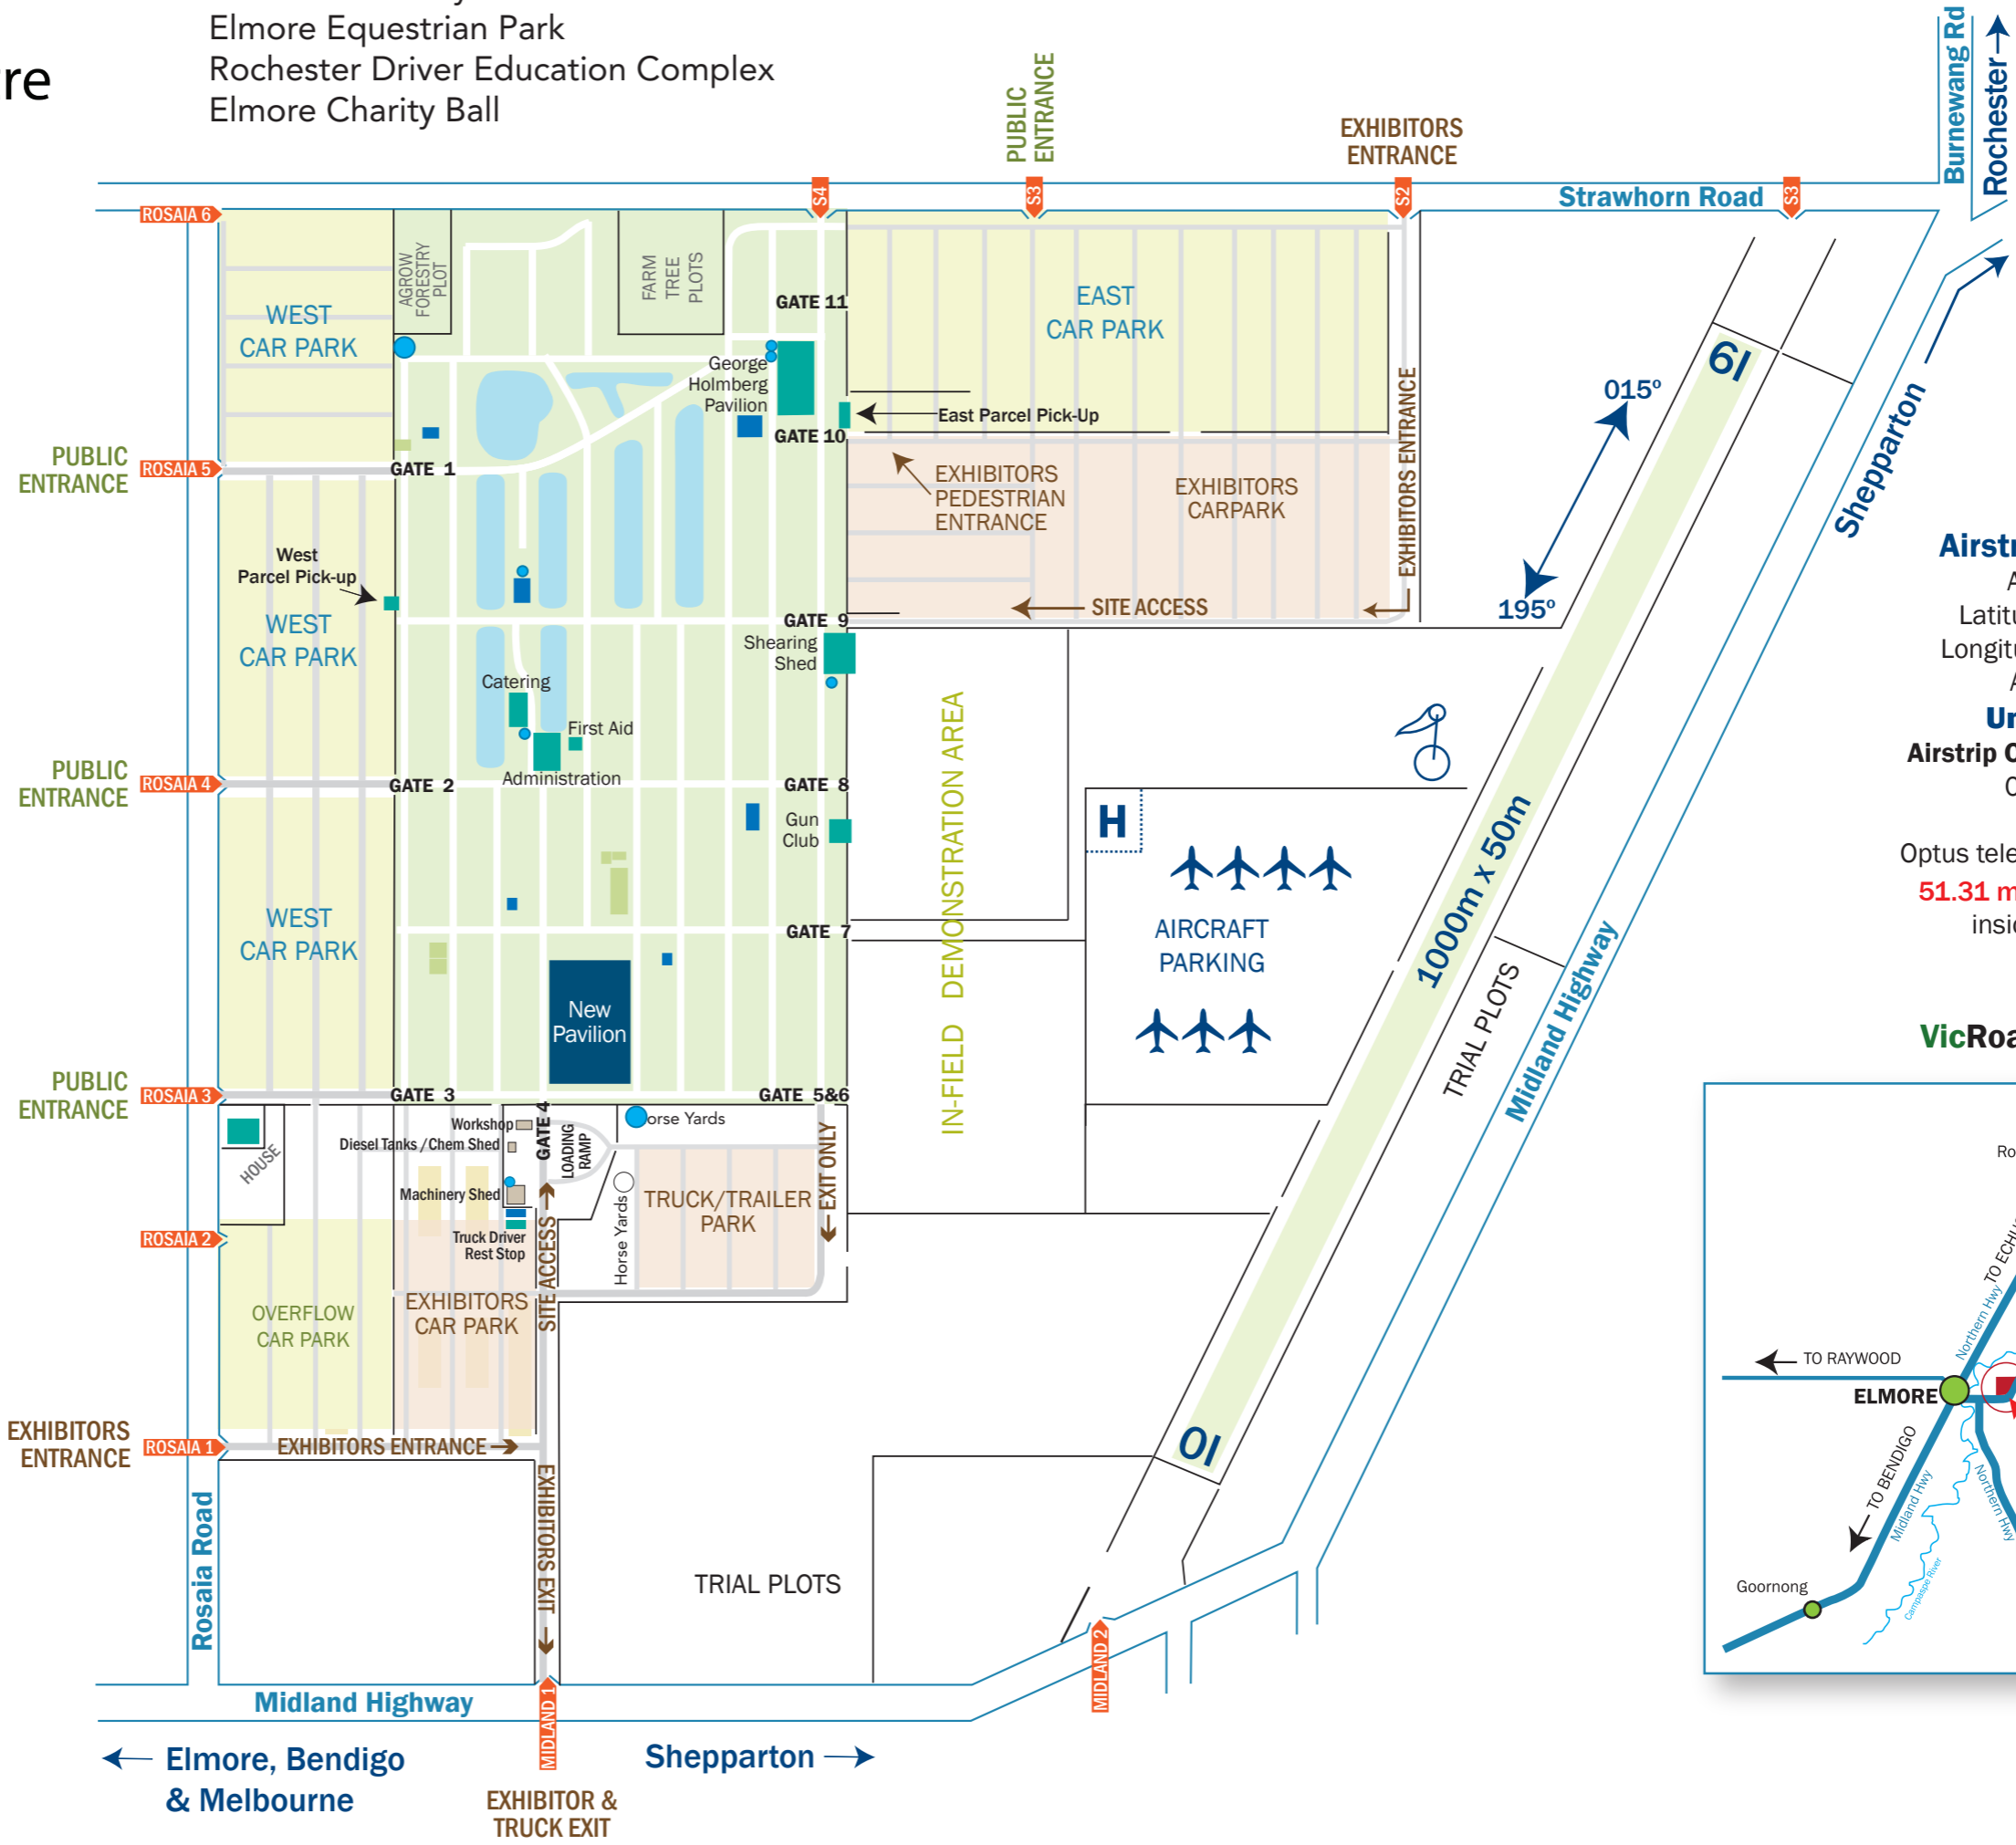

NOT TO SCALE

- Buildings**
- SITE BUILDINGS
  - EXHIBITOR OWNED SHEDS
  - SITE SHEDDING
  - AMENITY BUILDINGS

**Airstrip Co-ordinates**  
Airstrip - Grass  
Latitude - 36° 29.578'  
Longitude - 144° 38.709'  
Altitude - 420'  
**Unicom - 126.7**  
**Airstrip Contact:** Wayne Cowan  
0427 326 444  
**Note:**  
Optus telecommunications tower  
**51.31 metres high** ★ located  
inside Rosaia 4 Gate

**VicRoads Map 31 Ref B9**

**Main Entrance** →

← Elmore, Bendigo & Melbourne → Shepparton →