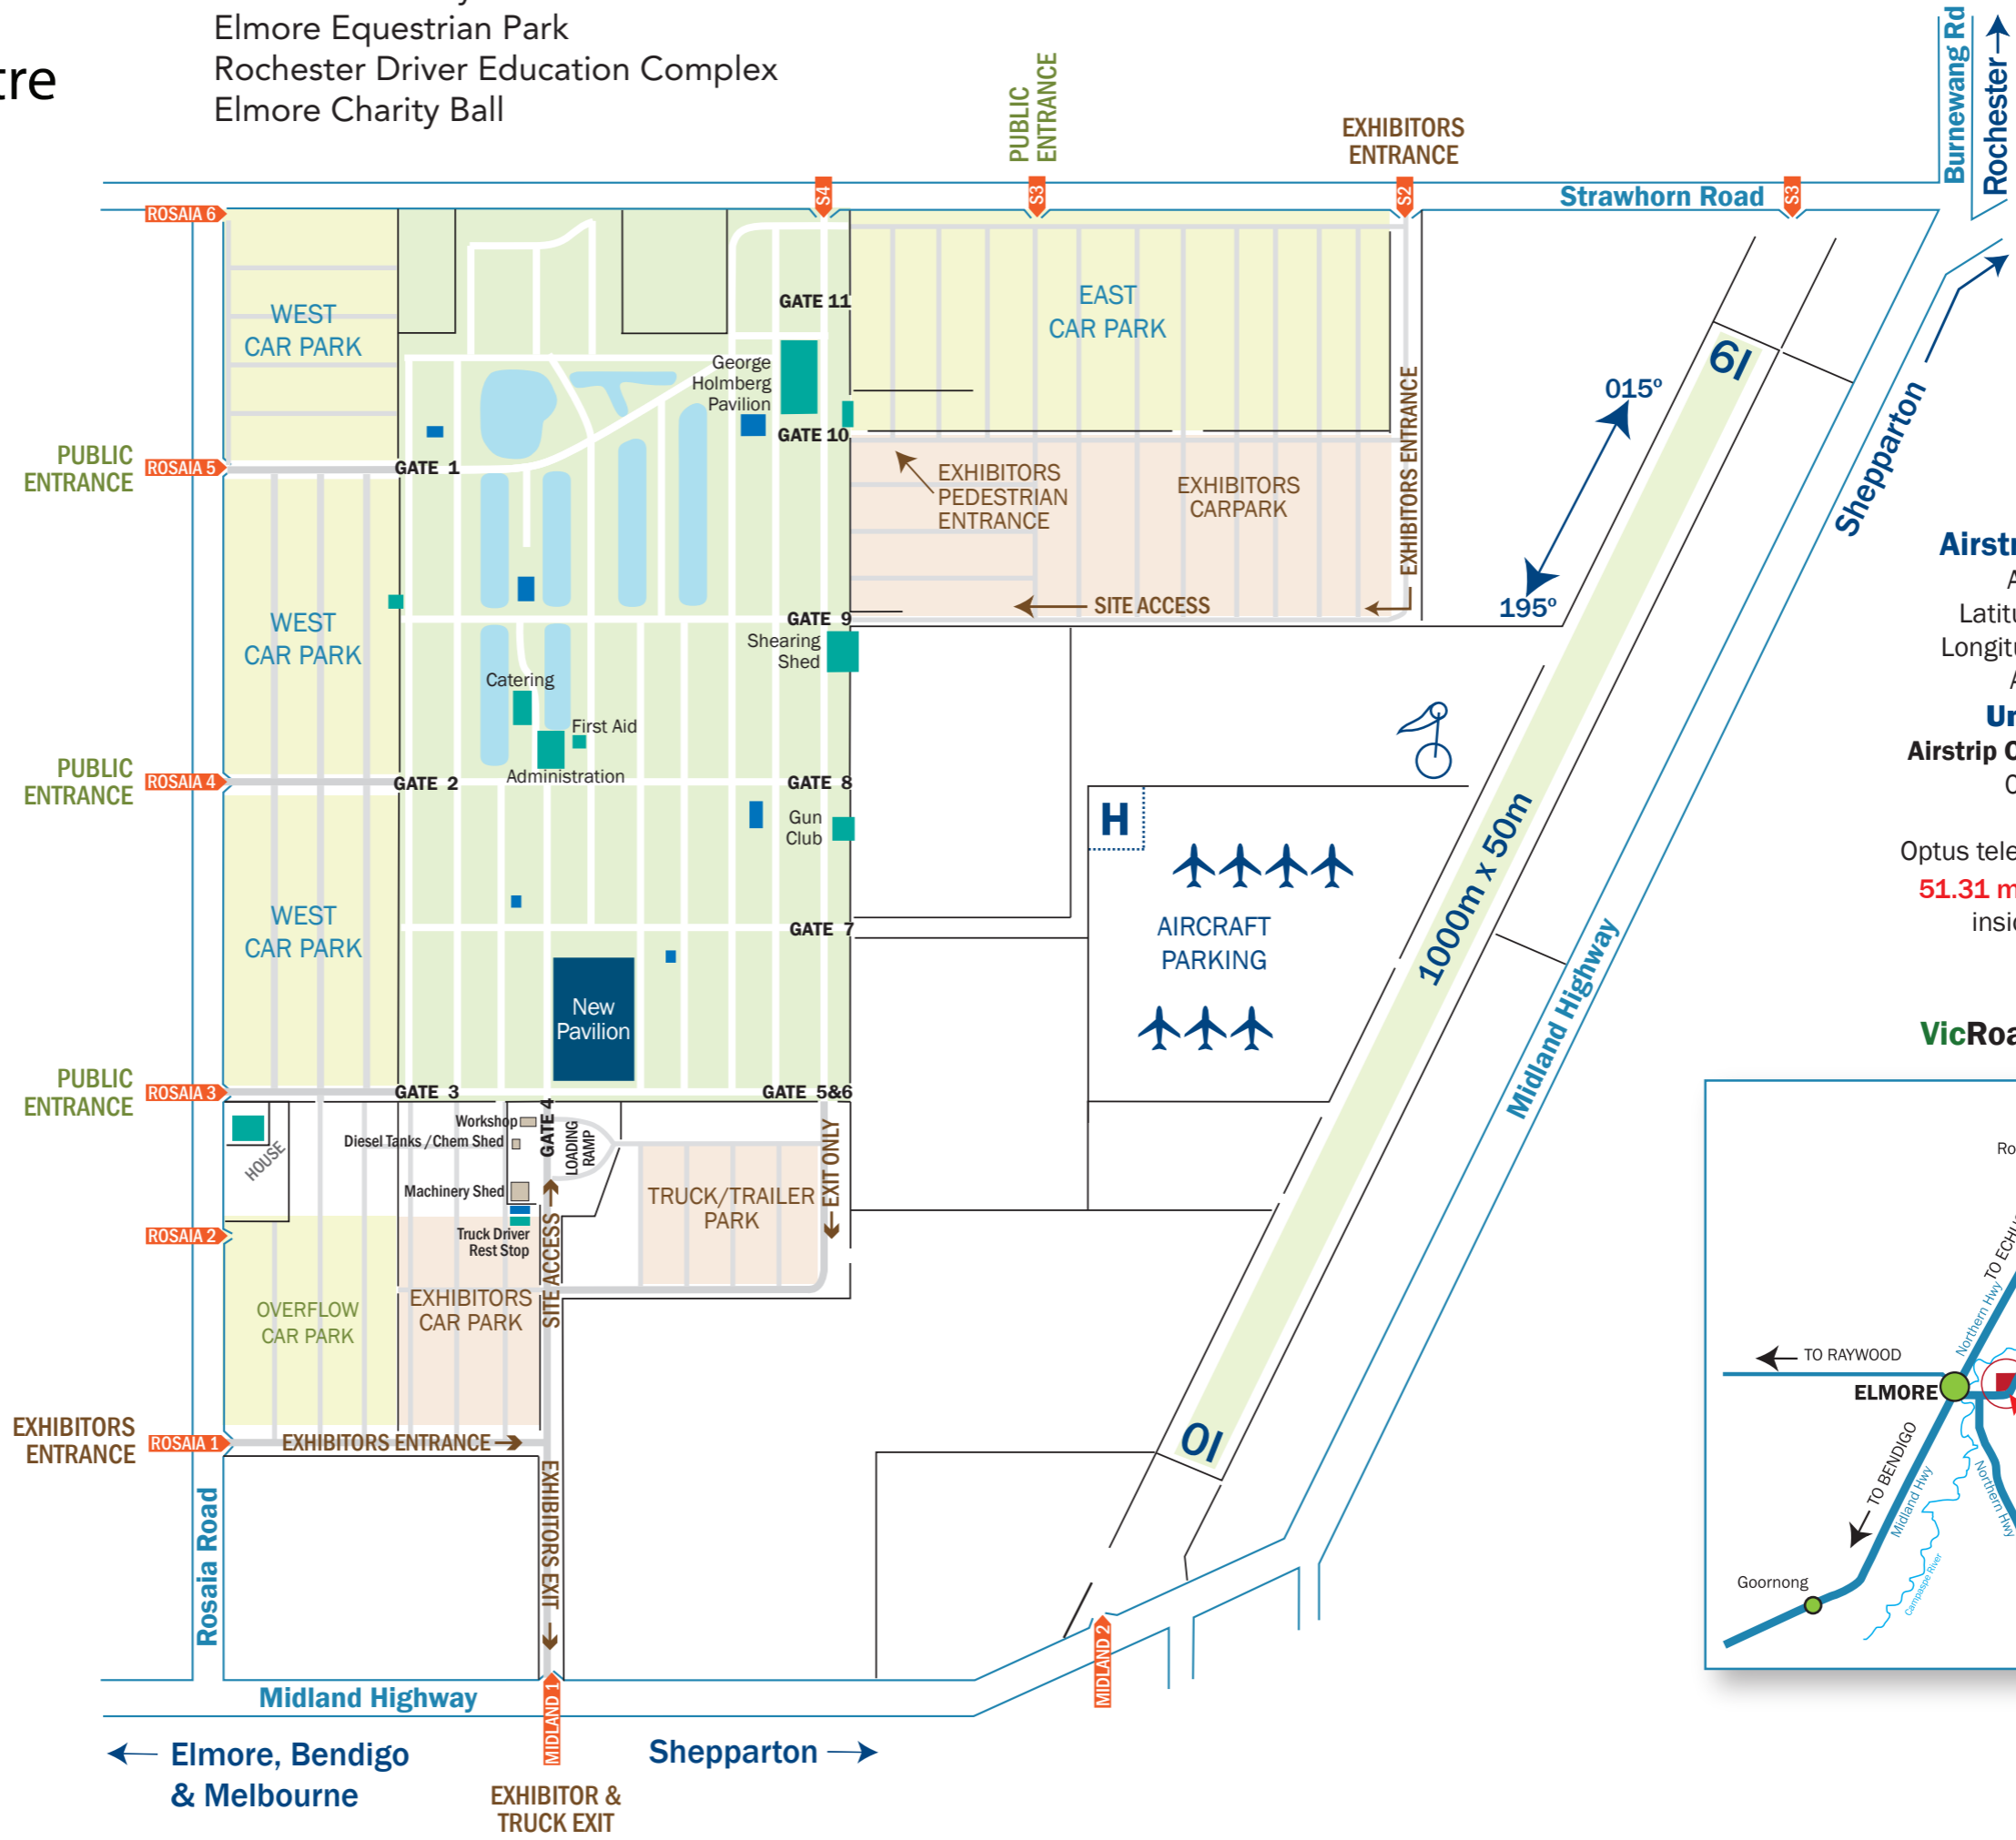

NOT TO SCALE

Airstrip Co-ordinates

Airstrip - Grass
Latitude - 36° 29.578'
Longitude - 144° 38.709'
Altitude - 420'
Unicom - 126.7
Airstrip Contact: Wayne Cowan
0427 326 444
Note:
Optus telecommunications tower
51.31 metres high ★ located
inside Rosaia 4 Gate

VicRoads Map 31 Ref B9