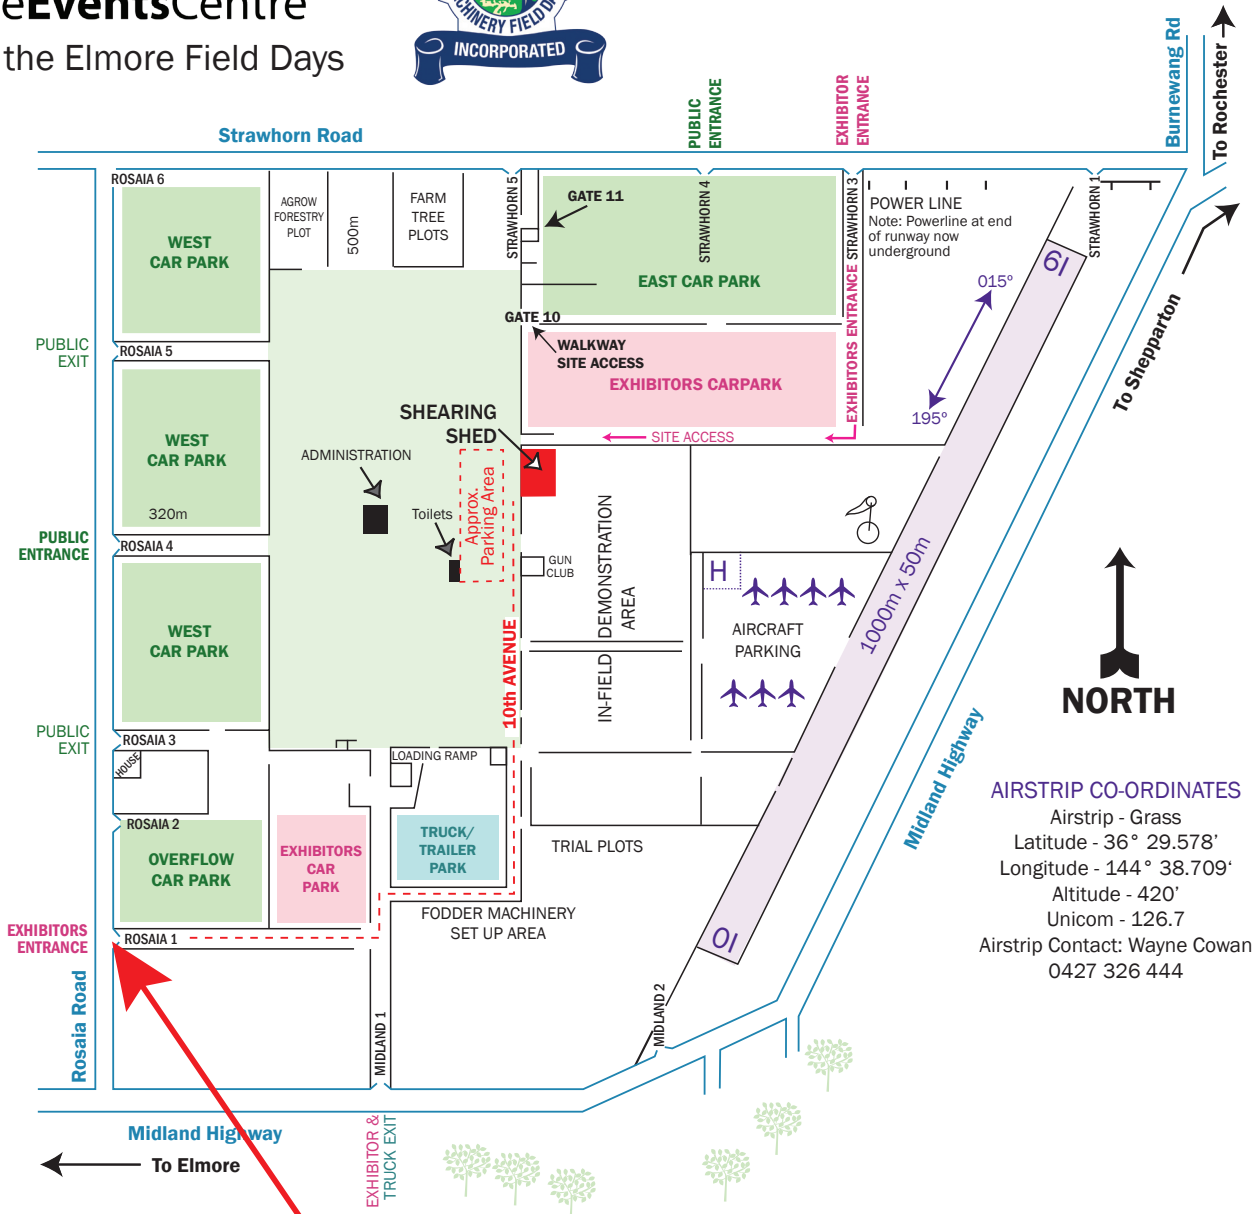

ElmoreEventsCentre

Home of the Elmore Field Days

AIRSTRIP CO-ORDINATES
 Airstrip - Grass
 Latitude - 36° 29.578'
 Longitude - 144° 38.709'
 Altitude - 420'
 Unicom - 126.7
 Airstrip Contact: Wayne Cowan
 0427 326 444

Enter site via gate "ROSAIA 1"

VicRoads Map 31 Ref B9